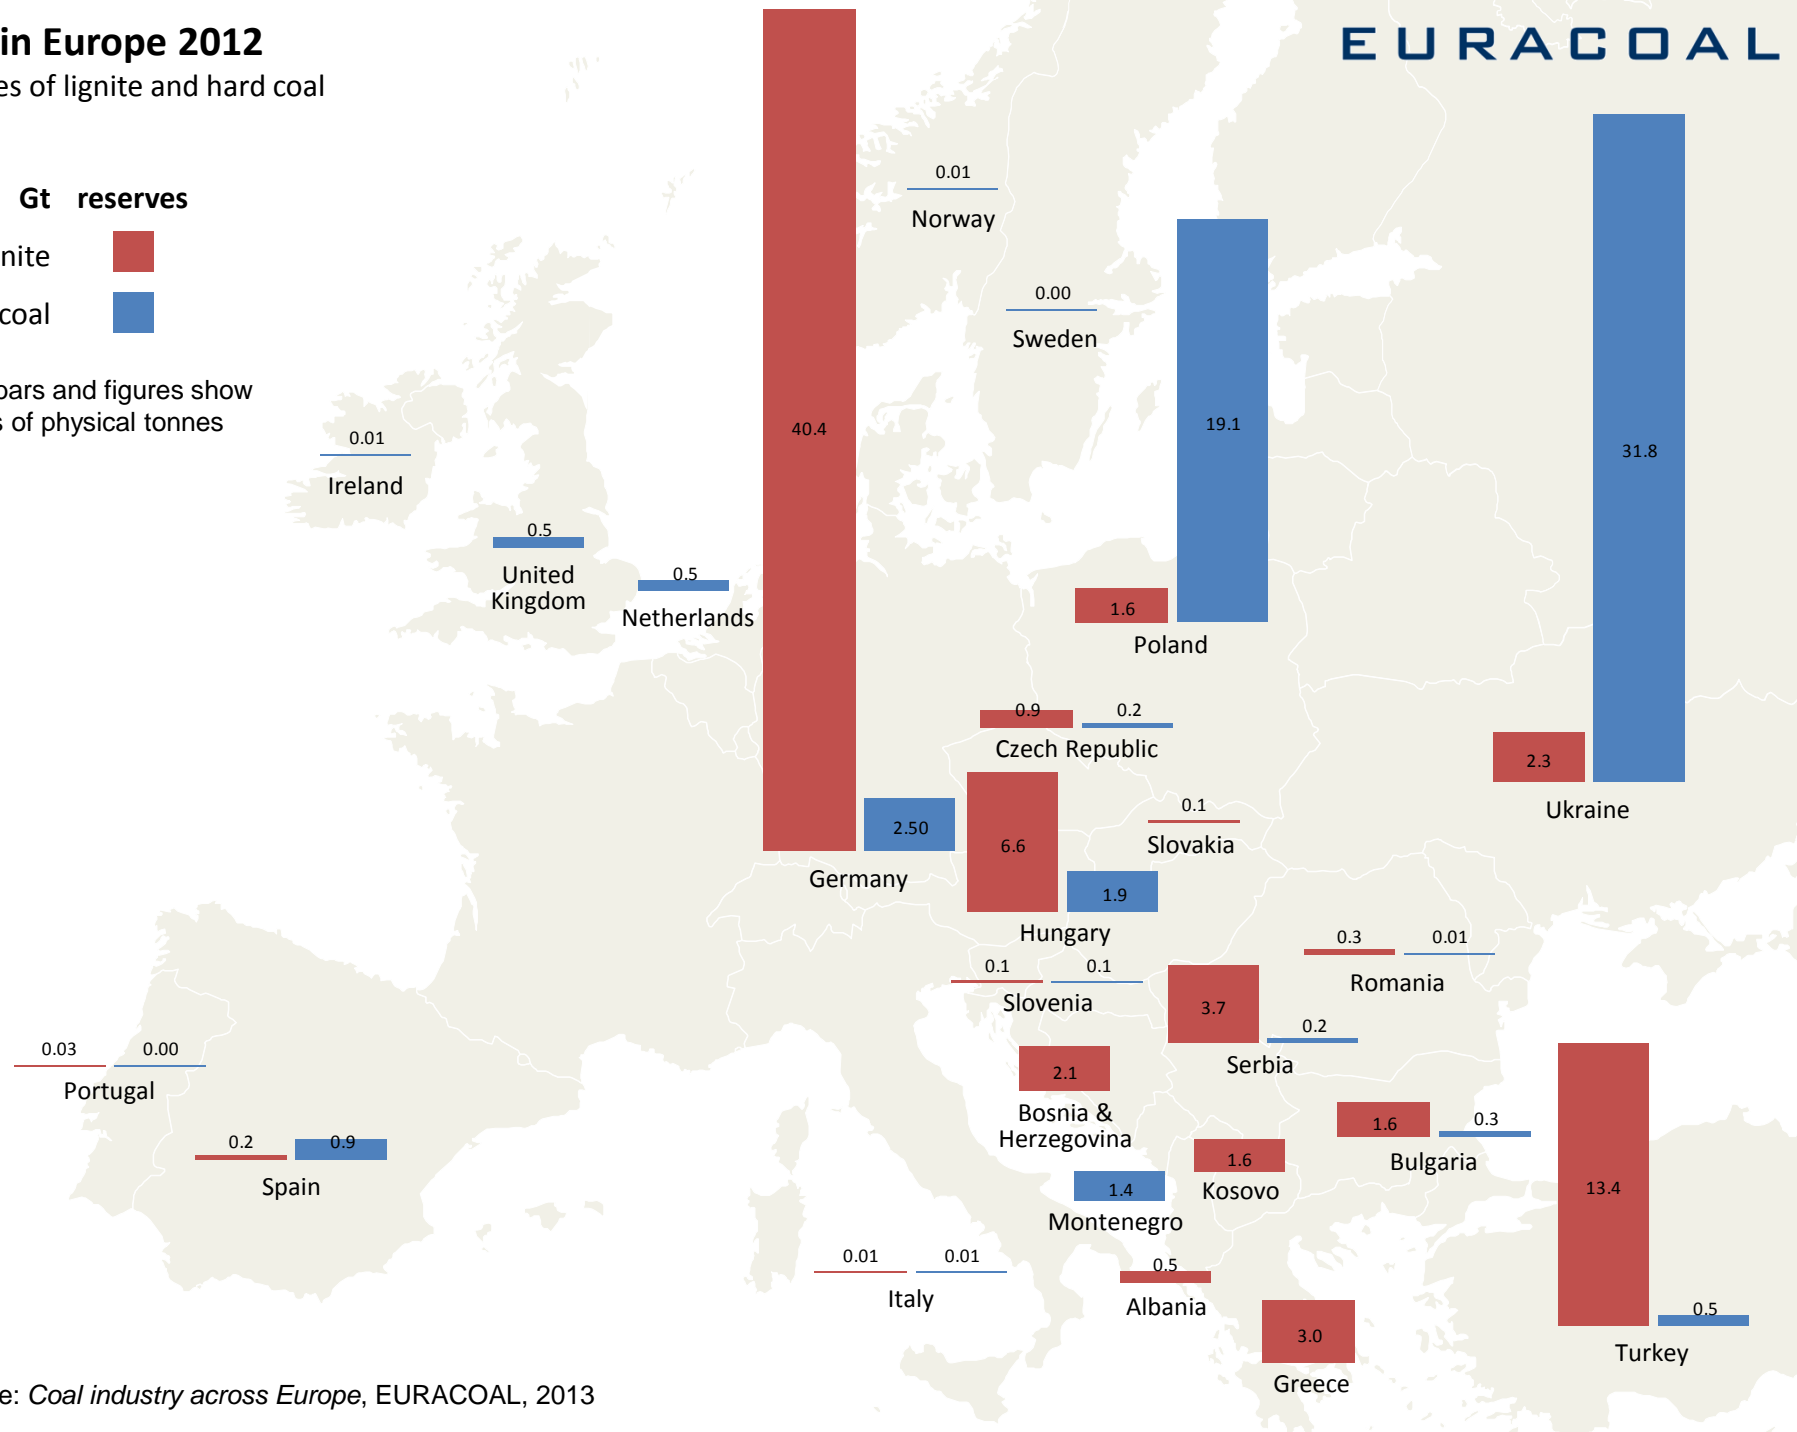

Coal in Europe 2012

reserves of lignite and hard coal

EURACOAL

Gt reserves

lignite ■

hard coal ■

Note: bars and figures show billions of physical tonnes

Source: Coal industry across Europe, EURACOAL, 2013