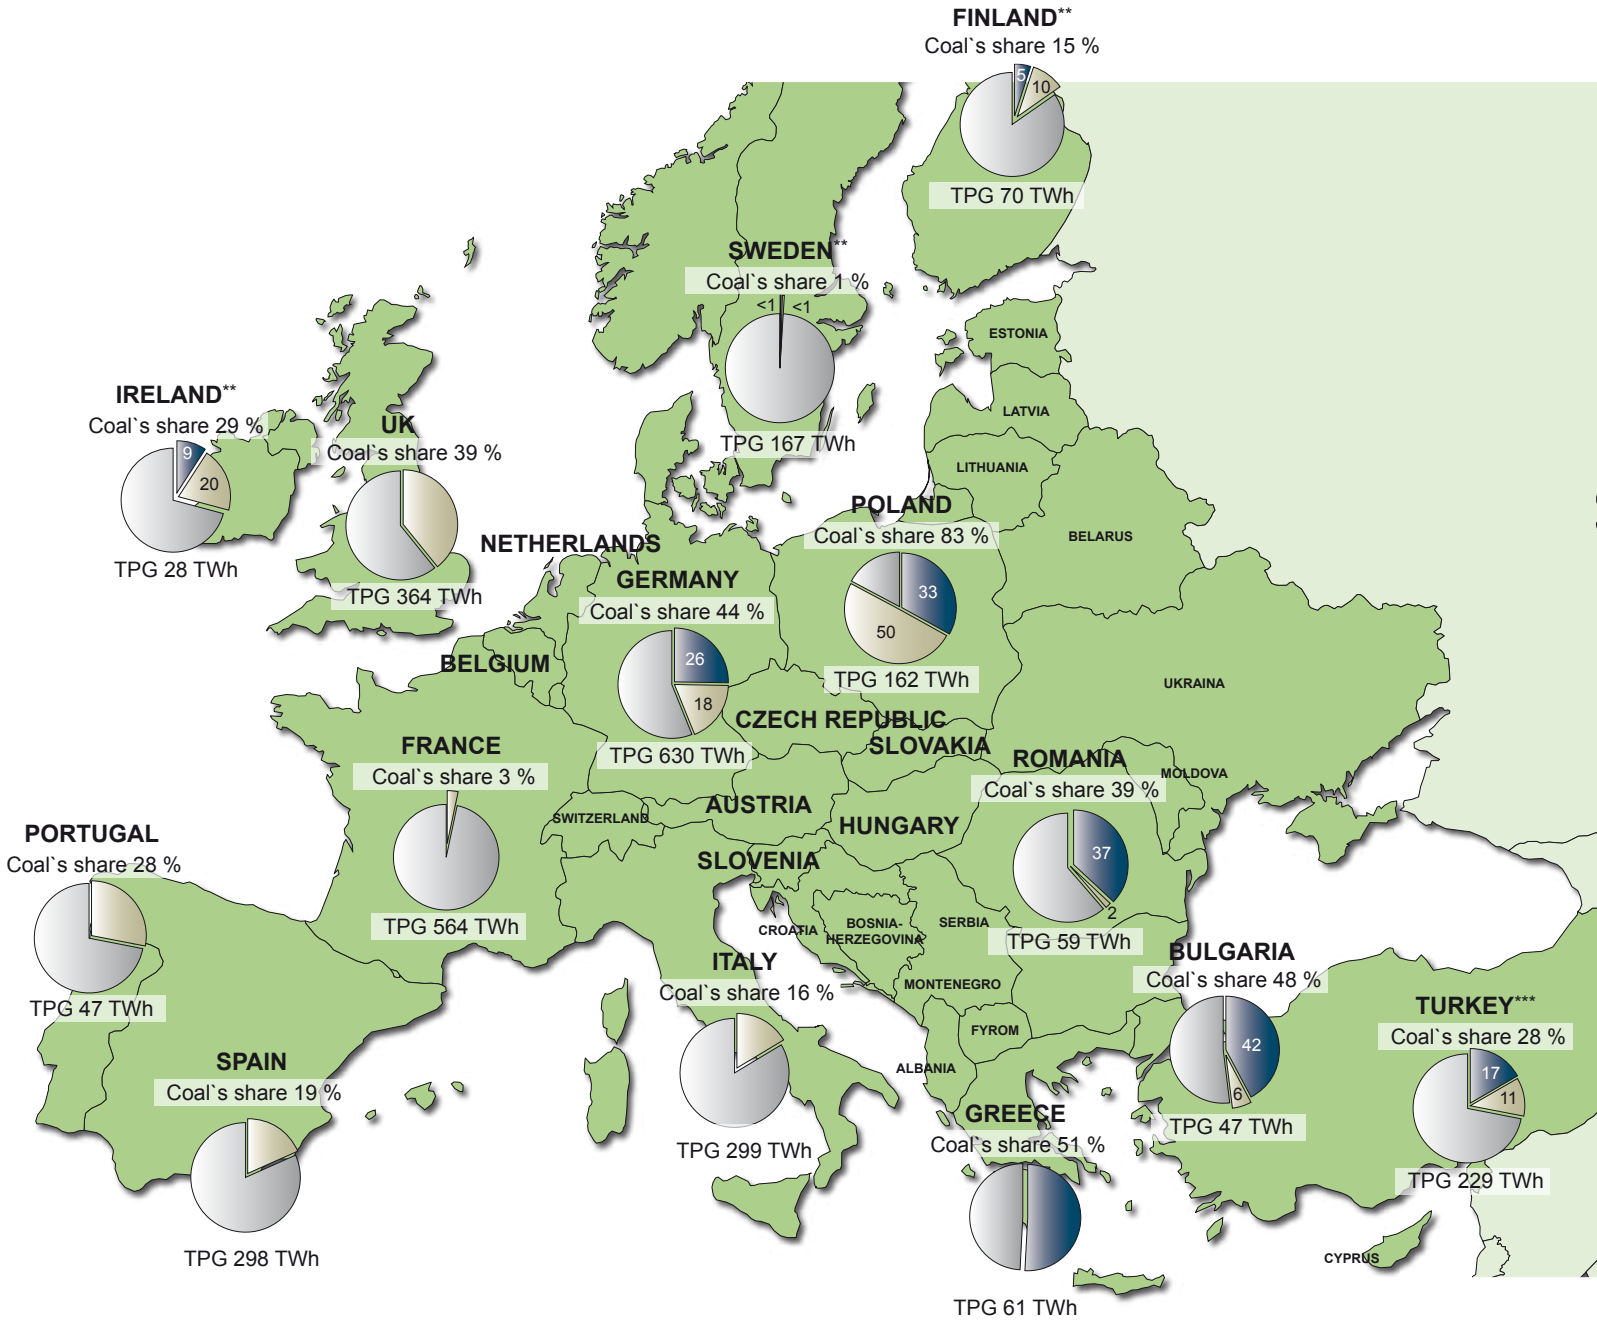

The Role of Coal for Power Generation in Europe 2012

■ Lignite ■ Hard coal ■ Other

TPG = Total power generation 2012*

*) preliminary **) information lignite = peat ***) 2011

Source: EUROSTAT, Feb. 2014