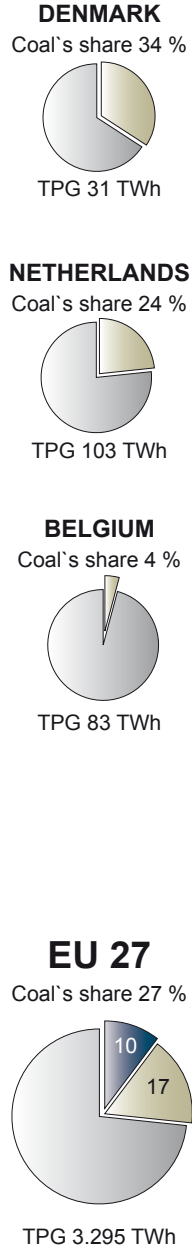

The Role of Coal for Power Generation in Europe 2012

■ Lignite ■ Hard coal ■ Other

TPG = Total power generation 2012*

*) preliminary **) information lignite = peat ***) 2011

Source: EUROSTAT, Feb. 2014