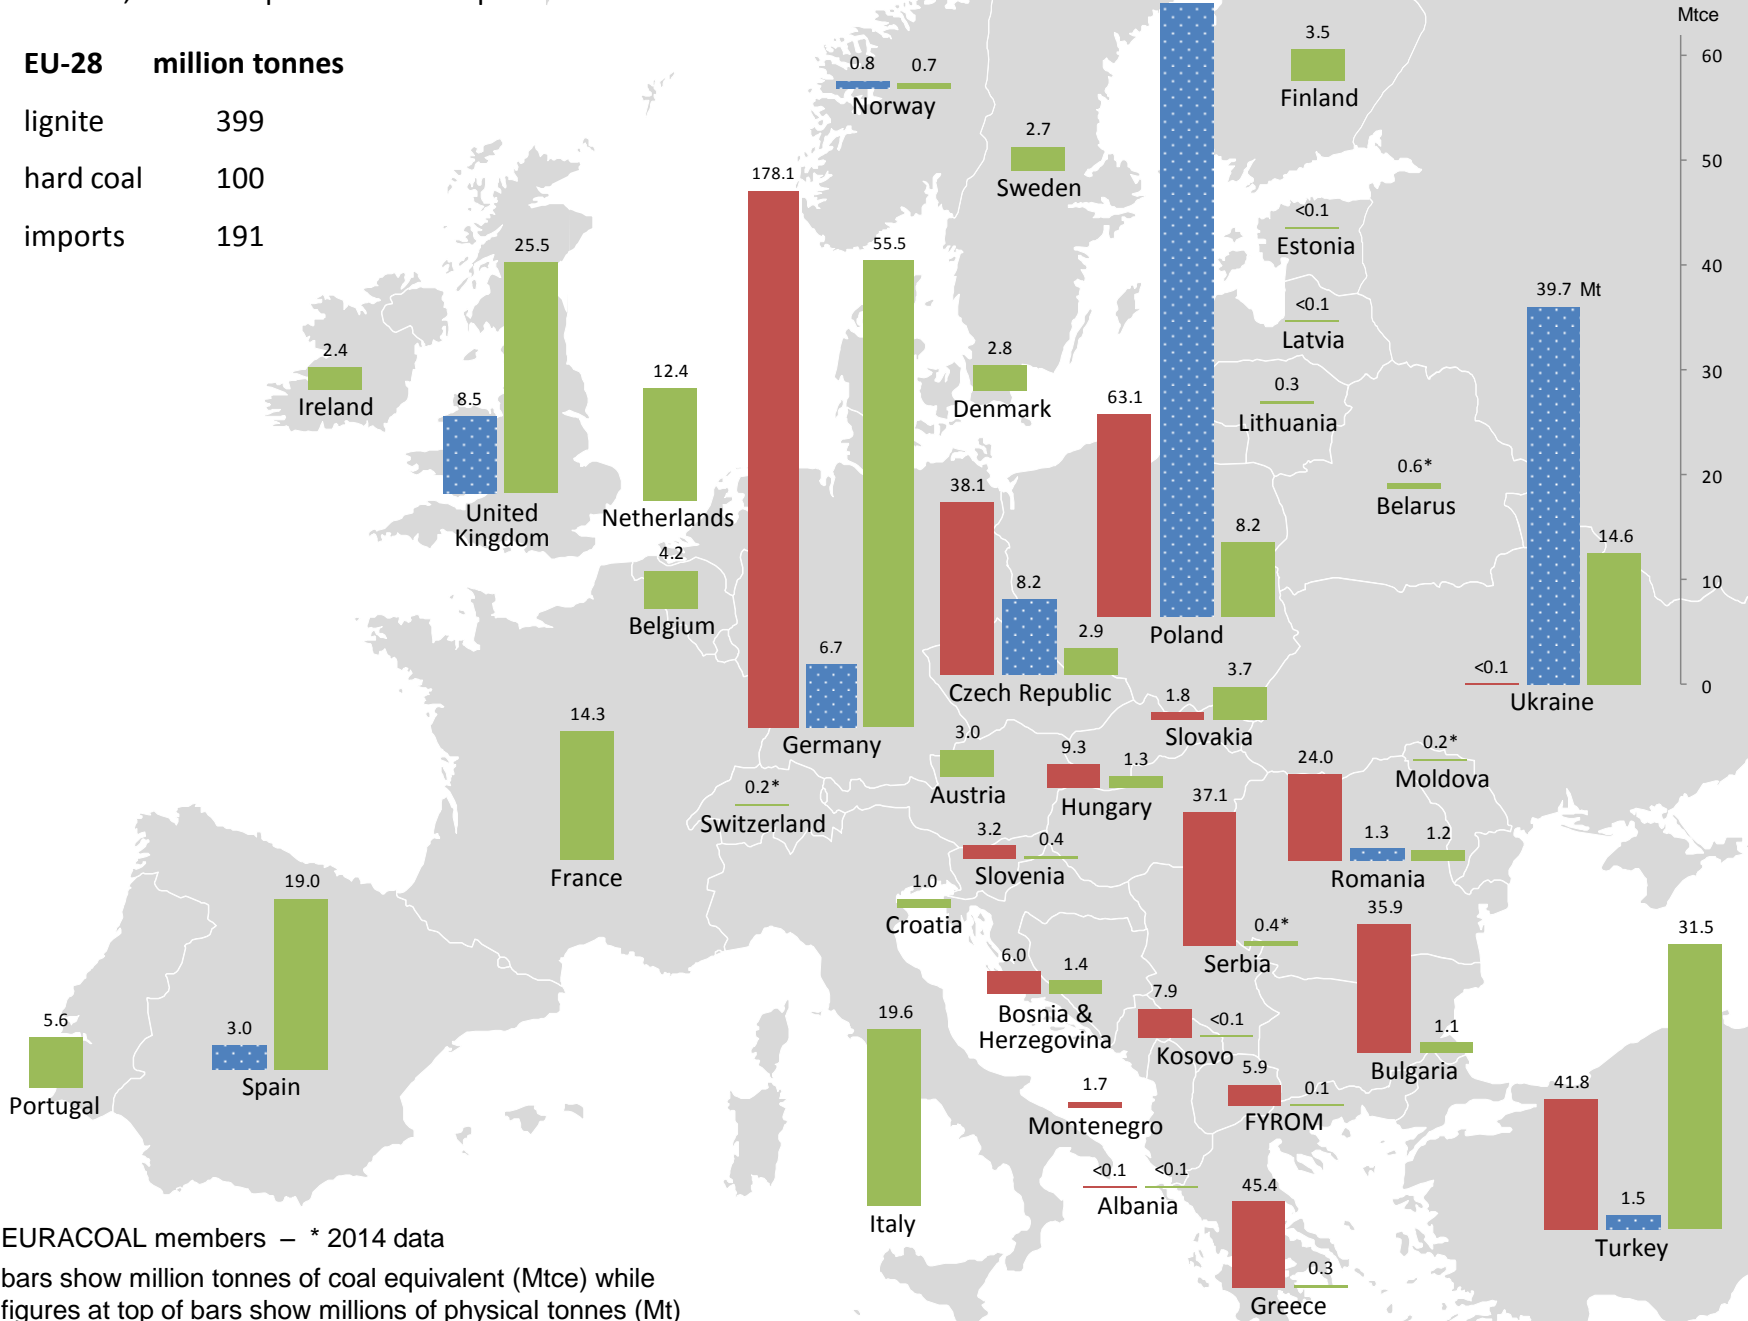

Coal in Europe 2015

lignite production, hard coal production & imports

EU-28	million tonnes
■ lignite	399
■ hard coal	100
■ imports	191

Source: EURACOAL members – * 2014 data

Note: bars show million tonnes of coal equivalent (Mtce) while figures at top of bars show millions of physical tonnes (Mt)